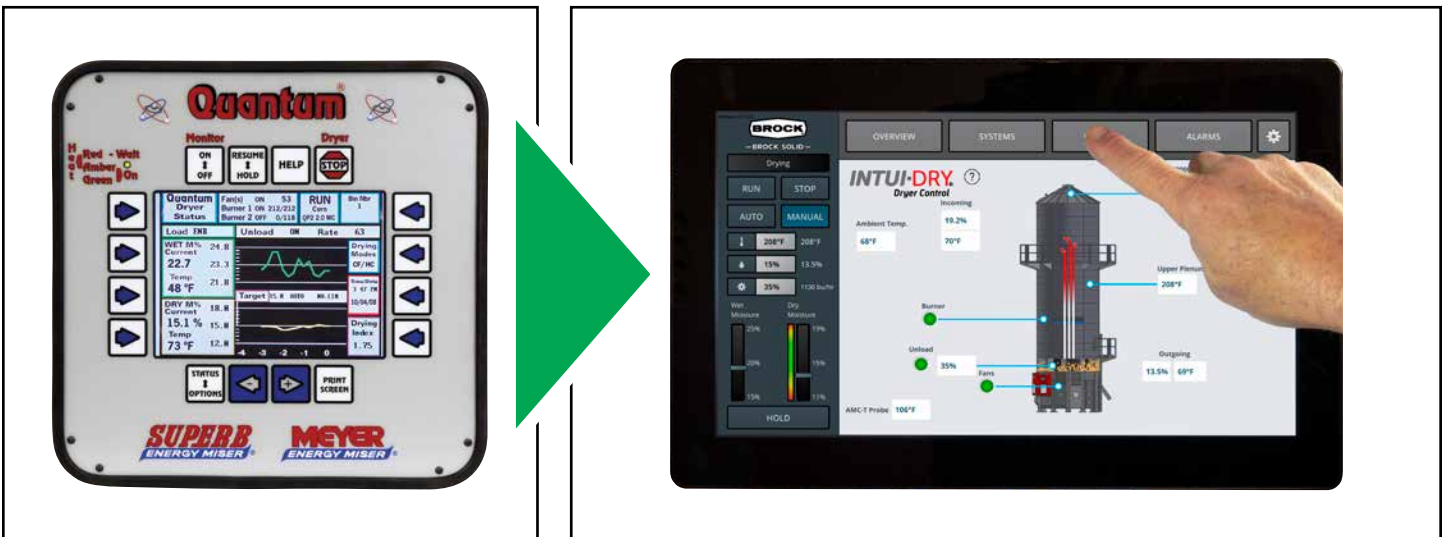

The mechanical components of grain dryers can last decades. But like any high-tech system, the software components are always changing and improving. That's why many owners of Brock grain dryers are upgrading to the INTUI-DRY® Dryer Control.

Easier to navigate

An easy-to-use 15.6-inch touch-screen provides intuitive management of all aspects of dryer operation. Full color graphs outline both wet and dry moisture percentages, and track historical trends.

Easier to maintain

From the solid-state components to the all-new software system, the INTUI-DRY dryer management system is easier to maintain. Many diagnostics and software updates can be done remotely through a web-based connection. INTUI-DRY Control also has quick connectors and fewer components for easy service.

Web-based monitoring and control

Web-based monitoring with INTUI-DRY Control gives enhanced remote access through a personal computer, smartphone or tablet anytime, nearly anywhere. You can check drying parameters in real time, view dryer settings, receive text alerts when a dryer alarm occurs, and shut down the dryer remotely.

Manual control backup

If the Quantum Control ever goes down, you may have to wait for a repair call to continue drying. INTUI-DRY Controls are backed up with a RELIA-DRY® panel mounted basic control system so you always have a way to keep working.